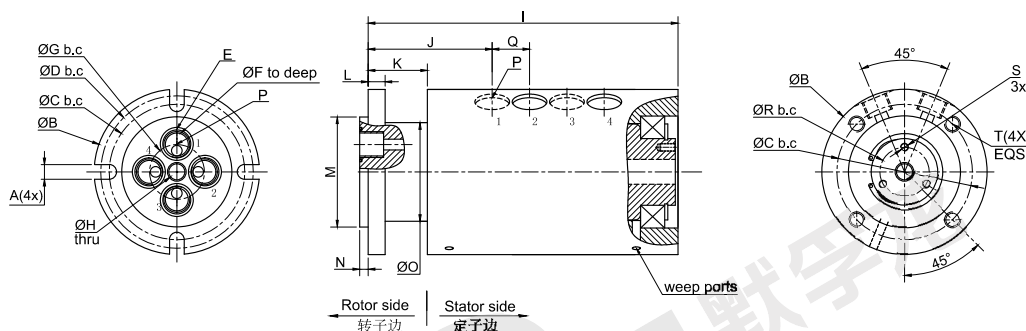

MGP4(4进4出 多功能旋转接头)

订购型号说明

MGP4 1-ID12-VC

MCGP:紧凑型多功能旋转接头

2: 2进2出

1: 接口尺寸, 1=G1/8", 2=G1/4", 3=G3/8"
4=G1/2", 5=G5/8", 6=G3/4", 8=G1", 10=G(1+1/4")产品等级代号
VC 通用级产品等级
VD 工业级产品等级
默认省略=VC通用级产品等级

ID12: 内孔12mm

MGP4 (多功能旋转接头) 尺寸图

Size	MGP41	MGP41-ID12	MGP42	MGP42-ID19	MGP43	MGP43-ID19	MGP44	MGP44-ID19	MGP46	MGP47
A	7.14mm	7.14mm	7.14mm	9.0mm	9.0mm	9.0mm	9.0mm	9.0mm	11.00mm	13.49mm
B	68.28mm	74.60mm	80.95mm	95.25mm	98.43mm	106.35mm	107.95mm	125.4mm	131.75mm	182.55mm
C	53.98mm	60.33mm	69.85mm	82.55mm	82.55mm	92.08mm	92.08mm	104.78mm	114.30mm	152.40mm
D	63.50mm	69.85mm	74.60mm	87.3mm	90.47mm	98.43mm	100.00mm	117.48mm	122.22mm	165.10mm
E	2-015 O-Ring [14.00mm]	2-015 O-Ring [14.00mm]	2-017 O-Ring [17.17mm]	2-017 O-Ring [17.17mm]	2-019 O-Ring [20.35mm]	2-019 O-Ring [20.35mm]	2-023 O-Ring [26.70mm]	2-023 O-Ring [26.70mm]	2-026 O-Ring [31.47mm]	2-028 O-Ring [37.77mm]
F	4.0mm	4.0mm	6.4mm	6.4mm	9.5mm	9.5mm	12.7mm	12.7mm	19.05mm	25.40mm
G	26.97mm	33.32mm	34.93mm	44.45mm	38.10mm	47.63mm	44.5mm	57.15mm	53.98mm	76.2mm
H	N/A	12.7mm	N/A	19.05mm	N/A	19.05mm	N/A	19.05mm	N/A	25.4
I	119.3mm	120.3mm	155.4mm	160.7mm	177.3mm	187.2mm	209.5mm	218.2mm	247.1mm	268.4mm
J	50.6mm	51.6mm	58.4mm	63.6mm	66.8mm	67.2mm	75.5mm	81.5mm	86.1mm	111.1mm
K	25.4mm	25.4mm	25.4mm	28.5mm	30.1mm	28.5mm	34.9mm	42.8mm	38.1mm	57.2mm
L	6.35mm	6.35mm	6.35mm	7.92mm	7.92mm	7.92mm	9.53mm	11.10mm	11.10mm	15.88mm
M	47.63mm	55.55mm	60.33mm	69.85mm	66.68mm	76.2mm	79.38mm	92.1mm	95.25mm	117.48mm
N	3.18mm	3.18mm	3.18mm	3.18mm	3.18mm	3.18mm	4.75mm	4.75mm	4.75mm	4.75mm
O	44.5mm	46.0mm	55.9mm	63.5mm	65.4mm	72.1mm	74.2mm	88.9mm	87.6mm	133.4mm
P	G1/8"	G1/8"	G1/4"	G1/4"	G3/8"	G3/8"	G1/2"	G1/2"	G3/4"	G1"
Q	14mm	14mm	21.03mm	21.03mm	24.13mm	26.16mm	30.12mm	30.12mm	36.93mm	45.57mm
R	N/A	18.5	N/A	34.90mm	N/A	34.90mm	N/A	34.90mm	N/A	34.90mm
S	N/A	M3x0.5	N/A	M5x0.8	N/A	M5x0.8	N/A	M5x0.8	N/A	M5x0.8
T	M6x1.0	M6x1.0	M6x1.0	M8x1.25	M8x1.25	M8x1.25	M8x1.25	M8x1.25	M8x1.25	M12x1.75